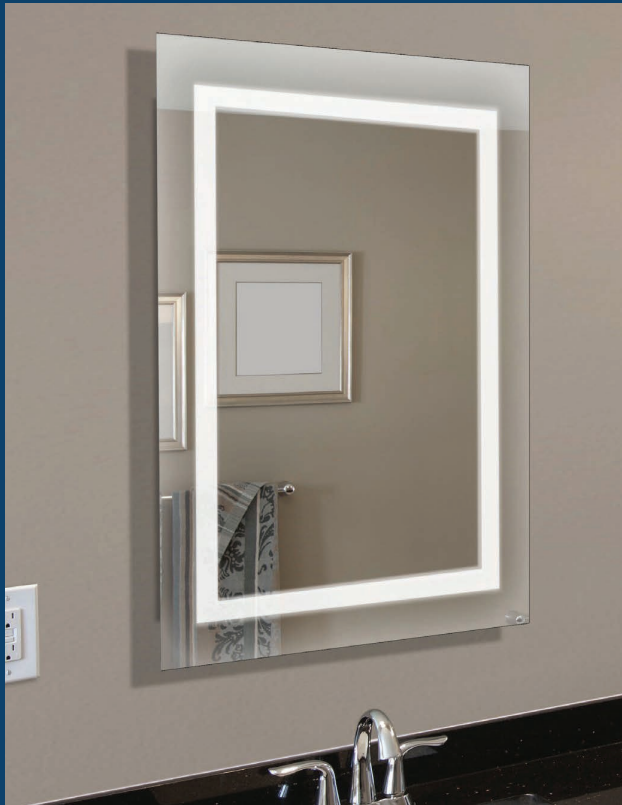

## VERTICAL

L-2432V - 23<sup>5/8</sup>" x 31<sup>1/2</sup>"

## FULL BORDER

L-2432F - 23<sup>5/8</sup>" x 31<sup>1/2</sup>"  
L-3040F - 30" x 39<sup>3/8</sup>"  
L-2436F - 23<sup>5/8</sup>" x 35<sup>1/2</sup>"  
L-4840F - 47<sup>1/4</sup>" x 39<sup>3/8</sup>"

## Features

- Dimmable
- Plug-in ready
- One-step installation
- Memory touch switch
- Rated for 50,000 hours of use
- CRI>90 = Accurate light
- Color temp:
  - Cool white (3,000k)
  - Warm white (4,000k)
  - Cool daylight